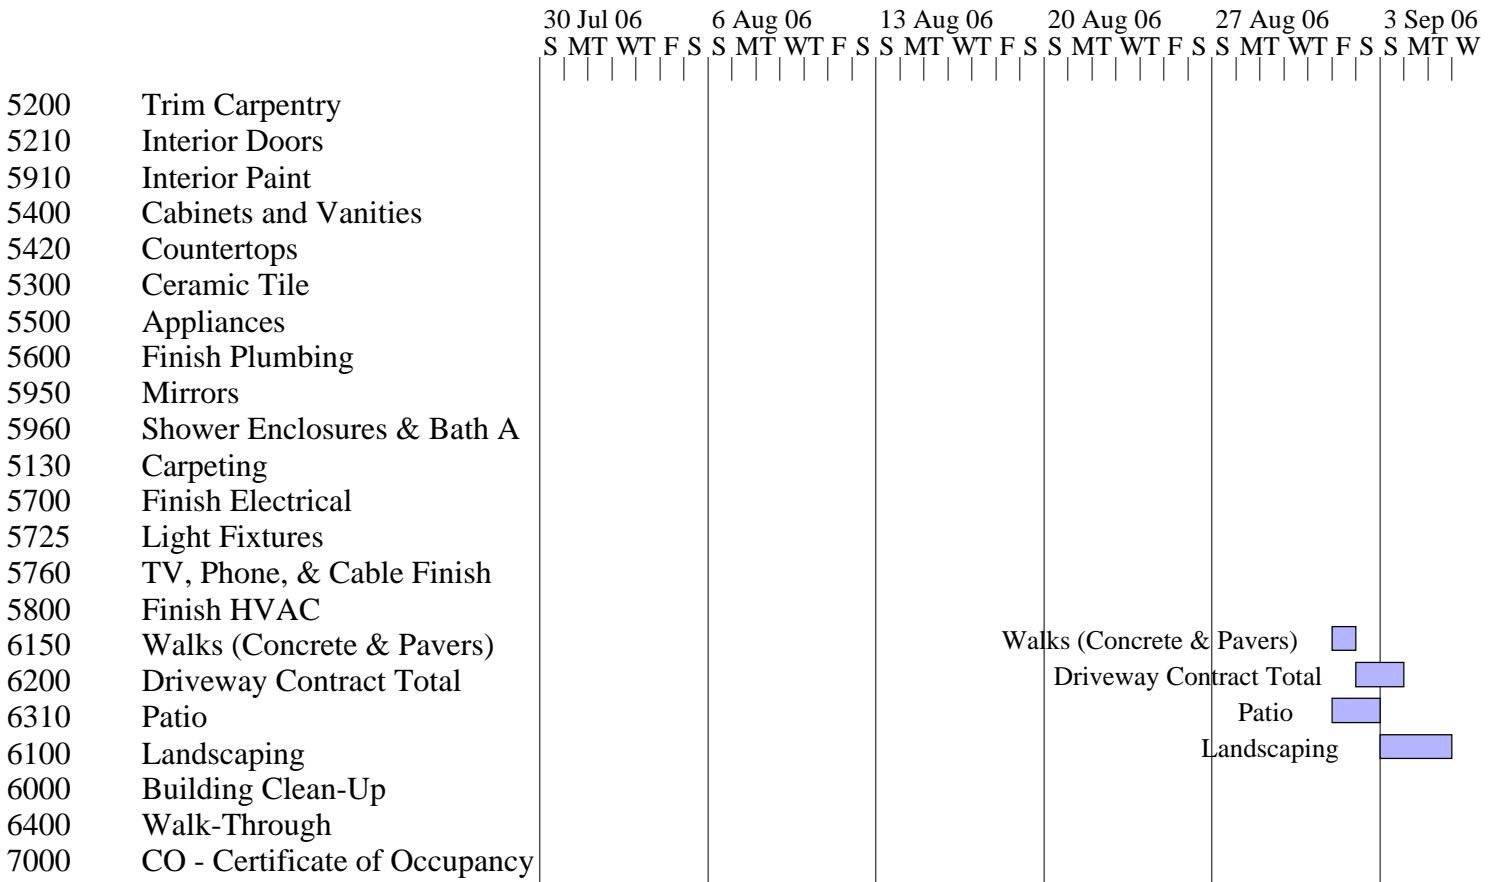

Gantt Chart

Job = 7 - Waddell Job, Phase = 0 - None

Gantt Chart

12/20/06

Continued...

Master Builders

Gantt Chart

12/20/06

Gantt Chart

Job = 7 - Waddell Job, Phase = 0 - None

Drywall

Gantt Chart

12/20/06

Continued...